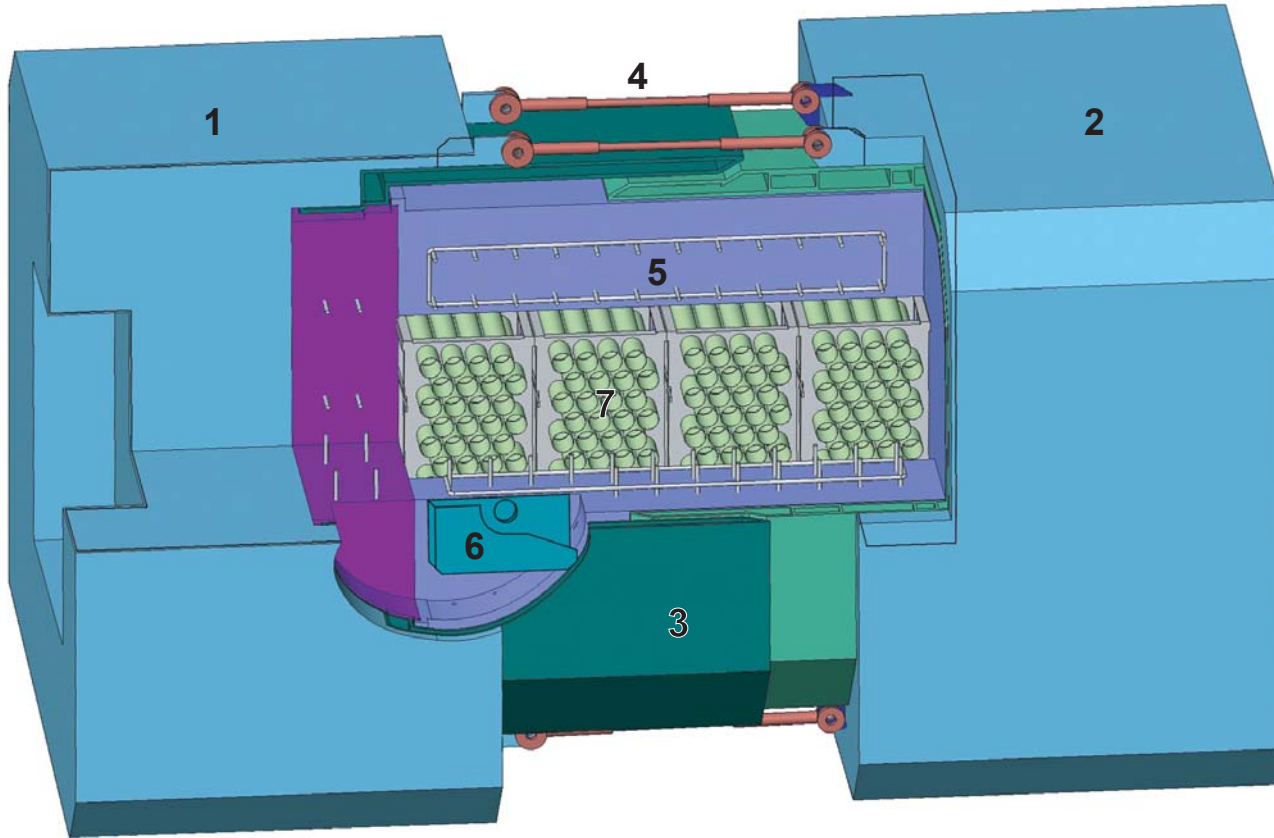

**Transportation Cask IFTC/BM
with Modules**

- 1. Impact Limiter**
- 2. Cask Body**
- 3. Cask Lid**
- 4. Spacer**
- 5. Module**

**Transportation Cask IFTC/BM
with Baskets**

- 1. Impact Limiter**
- 2. Cask Body**
- 3. Cask Lid**
- 4. Spacer**
- 5. Basket**

Dry Storage Container Transportation Package

1. Top Impact Limiter
2. Bottom Impact Limiter
3. Side Armour
4. Wire Rope Attachments
5. DSC
6. DSC Lift Plate
7. Fuel Modules (4)