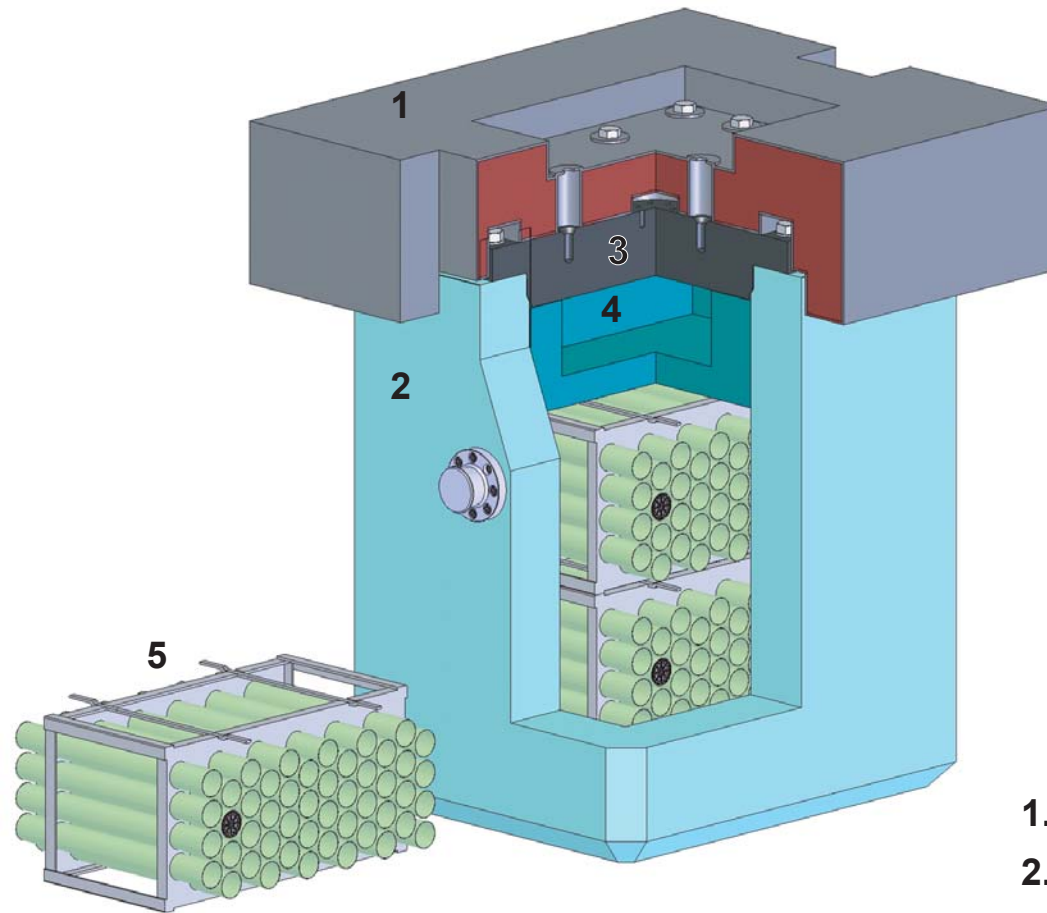

**Transportation Cask IFTC/BM
with Modules**

- 1. Impact Limiter**
- 2. Cask Body**
- 3. Cask Lid**
- 4. Spacer**
- 5. Module**

**Transportation Cask IFTC/BM
with Baskets**

- 1. Impact Limiter**
- 2. Cask Body**
- 3. Cask Lid**
- 4. Spacer**
- 5. Basket**

Dry Storage Container Transportation Package

1. Top Impact Limiter
2. Bottom Impact Limiter
3. Side Armour
4. Wire Rope Attachments
5. DSC
6. DSC Lift Plate
7. Fuel Modules (4)